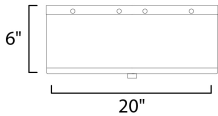

**MEASUREMENTS**

DIMENSION : 19.75" W x 6.25" H  
 CANOPY : 10" W x 0.5" H x 10" L  
 HANGING WEIGHT : 4.63 lb

**LAMPING**

INPUT VOLTAGE : 120V  
 BULB : 4 x 60W Incandescent E26 Medium , 240W Total  
 BULB INCLUDED : (Not Included)  
 DIMMABLE : Y